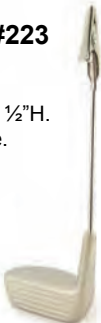

MOQ: 6.

DOOR HANGER #651

Hooks over all standard (1 3/4"thick) doors.

Metal, 16"L. MOQ: 6.

FLEXI ARM #146

Photo or memo holder. Metal w/plastic rings, 5 ½"H. MOQ: 12.

TIC TACS

Powerful, magnetic document holders. ABS, 2 ½"L. MOQ: 12 per color.

Blue #225

Clear #222

Orange #224

GOLF CLIP #223

Photo or memo holders. Metal, 4 ½"H. MOQ: 6 per style.

MAGNETIC GOLF CLUB #311

CRITTER MAGNET SHARK #536

Magnetic photo holder, resin, 2 ½"L. MOQ: 12.

MAGNETIC BALLS

Photo or memo holders. Resin and metal, 1 ¾"H.
MOQ: 6 per color.

Purple #461

Yellow #462

MAGNETIC CLIPS (BOX OF 6)

Plastic clips w/magnet in back.
Box dimensions: 3 ½" x 3 ½".
MOQ: 12 per style.