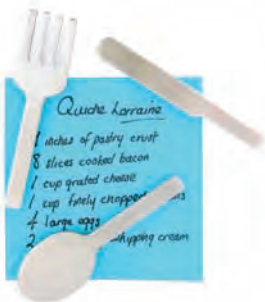

MAGNETIC CUTLERY (SET OF 3) #584

Metal, 3"H.
MOQ: 6 sets.

ANIMAL MAGNET PHOTO HOLDERS

A top selling series. Collect them all – they're too cute!
Resin, 2" – 3"L depending on style. MOQ: 6 per style.

Chicken #055