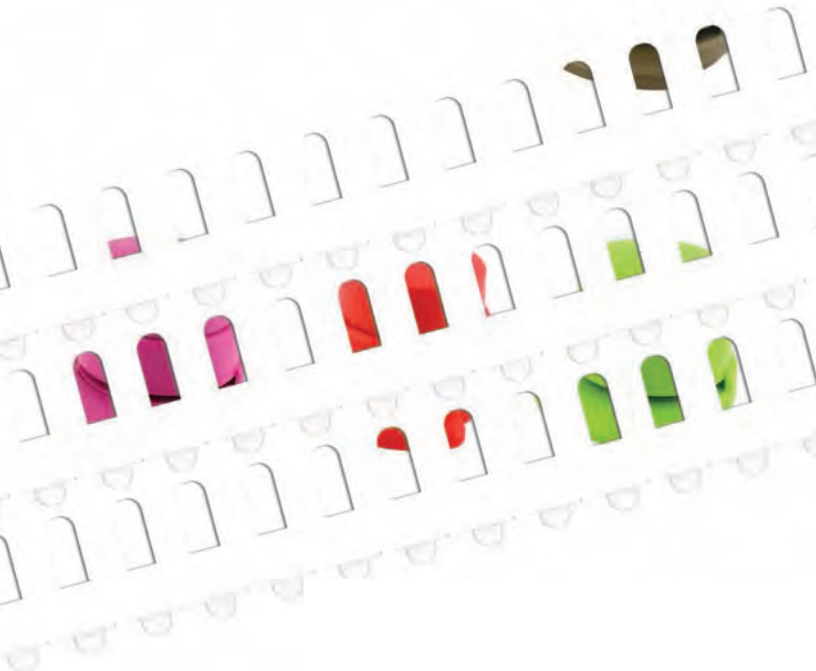

www.madebyhumans.net

Made By Humans, 201 – 1675 W 4th Ave., Vancouver, BC. V6J 1L8, Canada
Toll free 1.877.731.0503 Fax 604.731.0585 Sales@madebyhumans.net