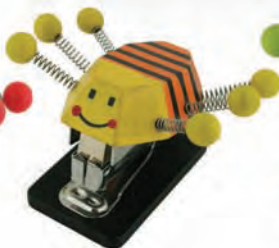

White #563

TAPE DISPENSER SNAIL #457

Plastic, 5 1/2"L x 2 3/4"W x 3 3/4"H. MOQ: 4.

MINI STAPLERS

Hand painted wood, metal, 2 ¼"L x 1 ¼"W. MOQ: 6 per style.

Ladybug #501

Bee #499

Frog #500